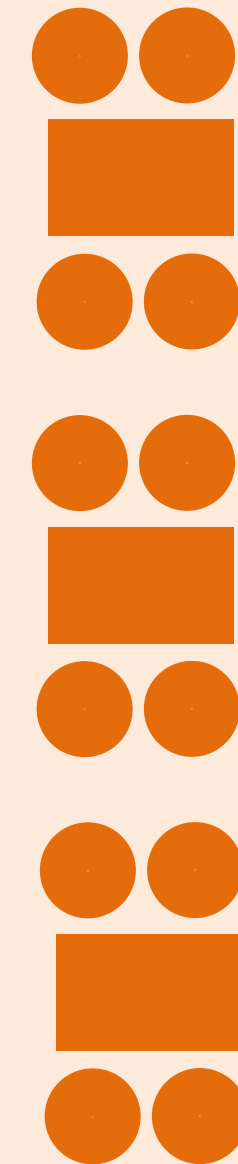

STAGE

SOUND BOOTH

BAR

**SEATING**

- bar height
- standard height